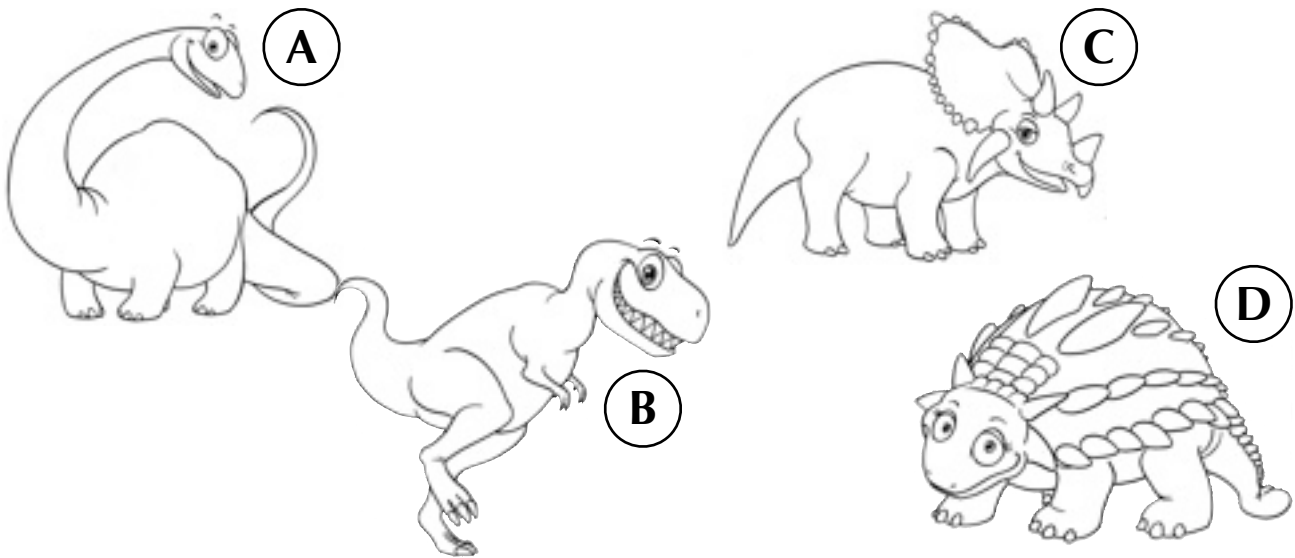

Story 1: Tyrannosaurs weren't all invincible

The Real *T-Rex*: features and characteristics

故事一：暴龙并非全是无敌的霸者
真正的霸王龙：面貌与特征

1. Below are some features of a *T-Rex*. Read the descriptions and decide which of the dinosaurs above is *T-Rex*?

阅读以下有關霸王龙的面貌与特征，你能判断以上那一只恐龙是霸王龙吗？

Features of *T-Rex* 霸王龙的特征

- extremely large head 头部极大
- teeth like bananas 牙齿像香蕉
- big strong legs 腿部又大又强壮
- a large stiff tail 尾巴又大又僵硬
- over 20 feet tall 超过20英尺高

A   B   C   D
☐   ☐   ☐   ☐

Dino Fact!

T-Rex's head was the size of a small car. That is huge! Imagine how big its mouth was, and how powerful its jaws were.

恐龙冷知识！

霸王龙的头有一辆小型车般巨大！想象一下，它的嘴有多大，颚有多强壮。